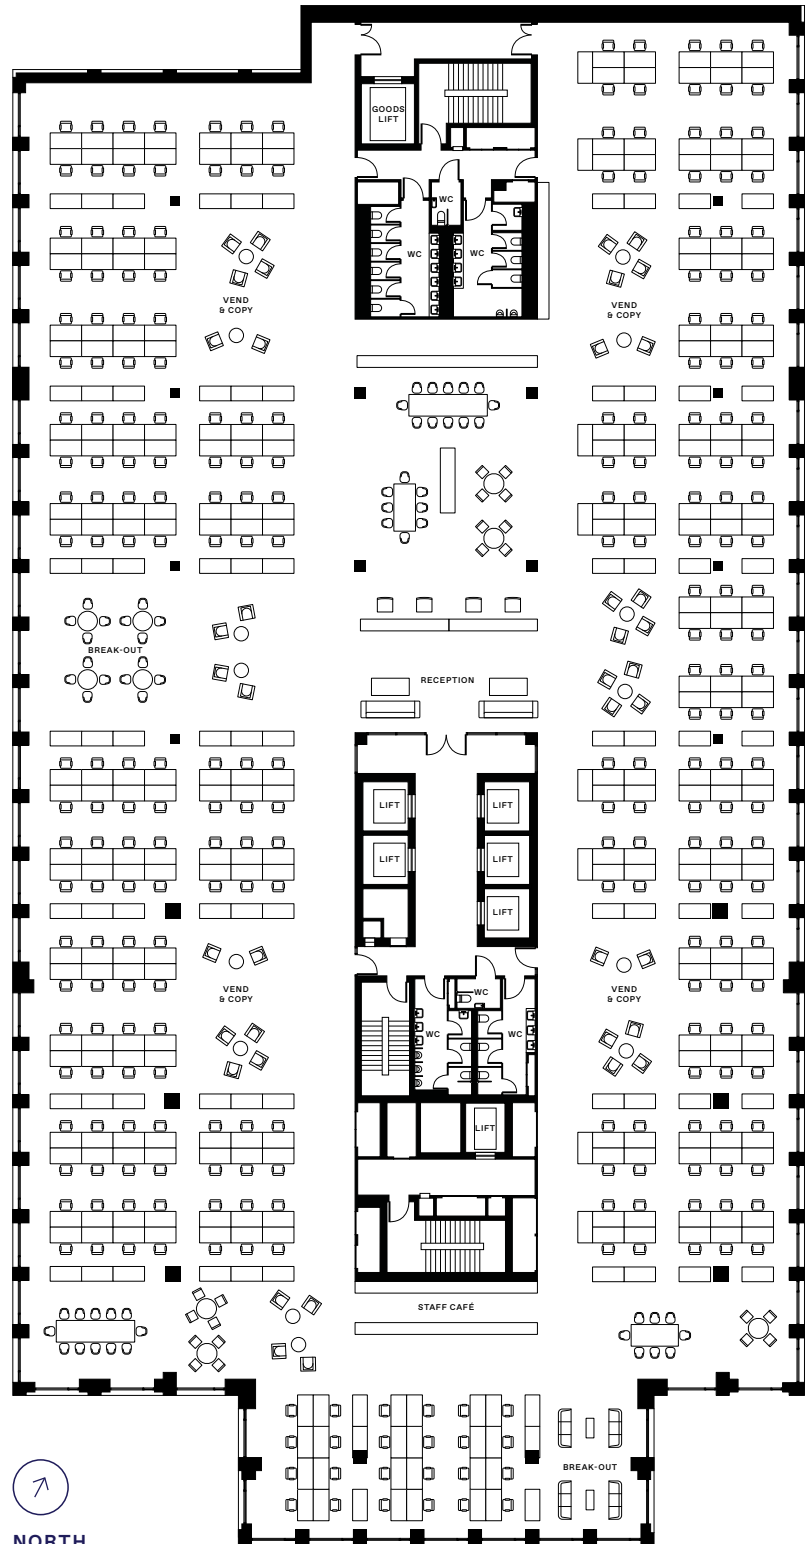

THE ARC

EC ONE

EXAMPLE SPACEPLAN LEGAL

NET INTERNAL AREA
2,426 SQ M/26,108 SQ FT

WORKSTATIONS

Open plan workstations	270
Receptionists	4
Total	270

INTERNAL MEETING ROOMS

2 x 12 Seater meeting room	24
2 x 8 Seater meeting room	16
2 x 6 Seater meeting room	12
3 x 4 Seater meeting room	12
Total	64