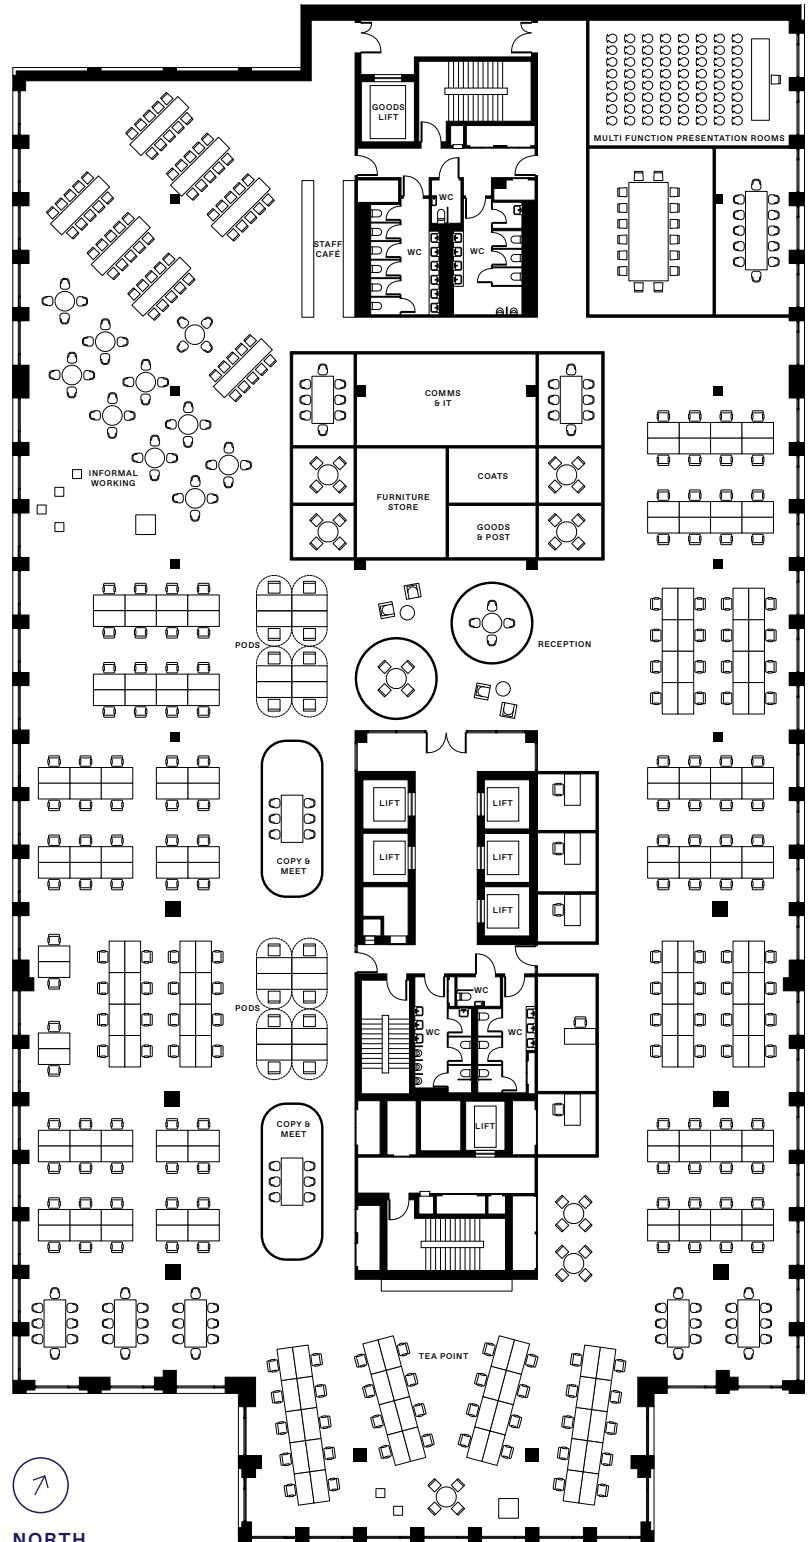

THE ARC

EC ONE

EXAMPLE SPACEPLAN MEDIA

NET INTERNAL AREA
2,426 SQ M/26,108 SQ FT

WORKSTATIONS

Cellular offices	5
Open plan workstations	190
Informal working	60
Total	255

INTERNAL MEETING ROOMS

Training room'	60
1 x 16 Seater meeting room	16
1 x 12 Seater meeting room	12
4 x 8 Seater meeting room	32
4 x 4 Seater meeting room	16
Total	136